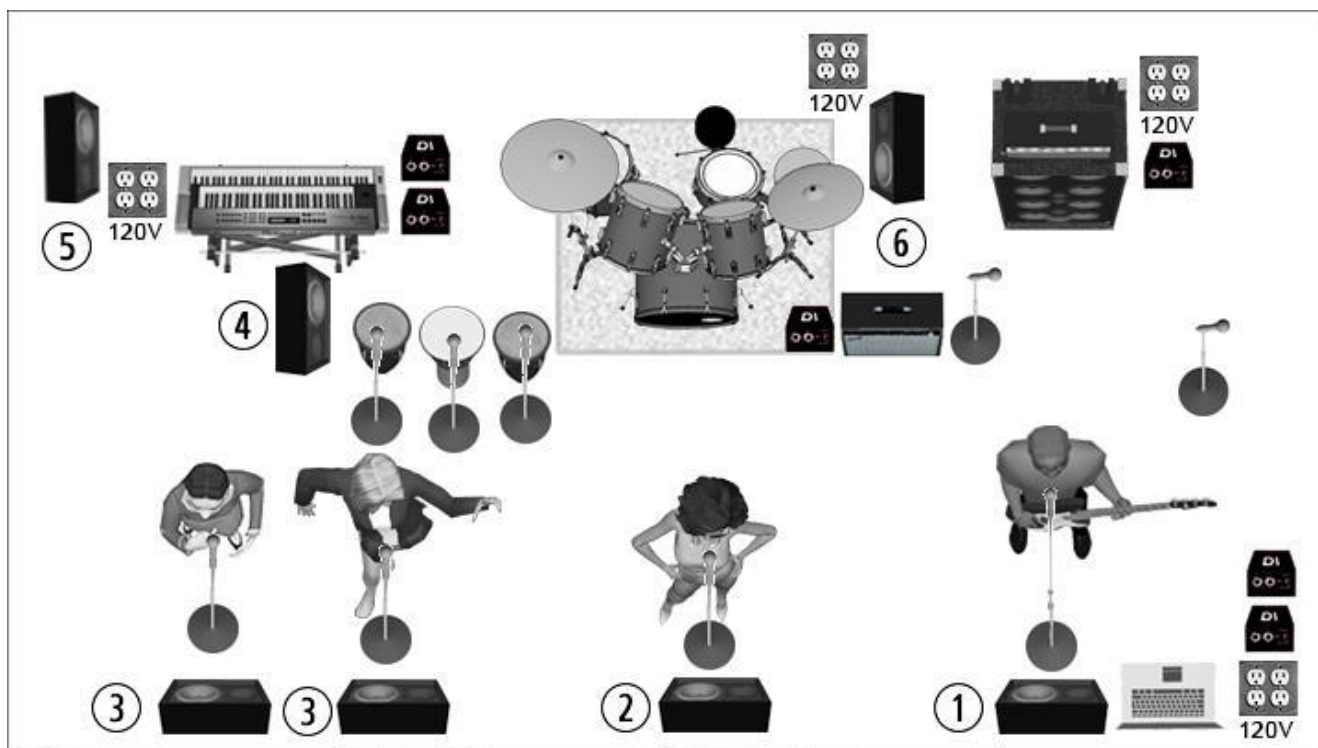

JANELIASOUL

STAGE PLOT

<ol style="list-style-type: none"> 1. Kick 2. Snare 3. Hi Hat 4. Rack Tom 1 5. Rack Tom 2 6. Floor Tom 7. Overhead RT 8. Overhead LFT 9. Bass Gt DI 10. Guitar DI 	<ol style="list-style-type: none"> 11. Keys 1 DI 12. Keys 2 DI 13. Conga 1 14. Conga 2 15. Djembe 16. Laptop DI RT 17. Laptop DI LFT 18. Lead Vox 19. Bass Gt Lead Vox 20. Backup Vox 1 	<ol style="list-style-type: none"> 21. Backup Vox 2 22. Stage Talkback Mic <p>For further questions about the band setup, please contact Femi Sanya. 410-900-6013</p>	
---	---	---	--